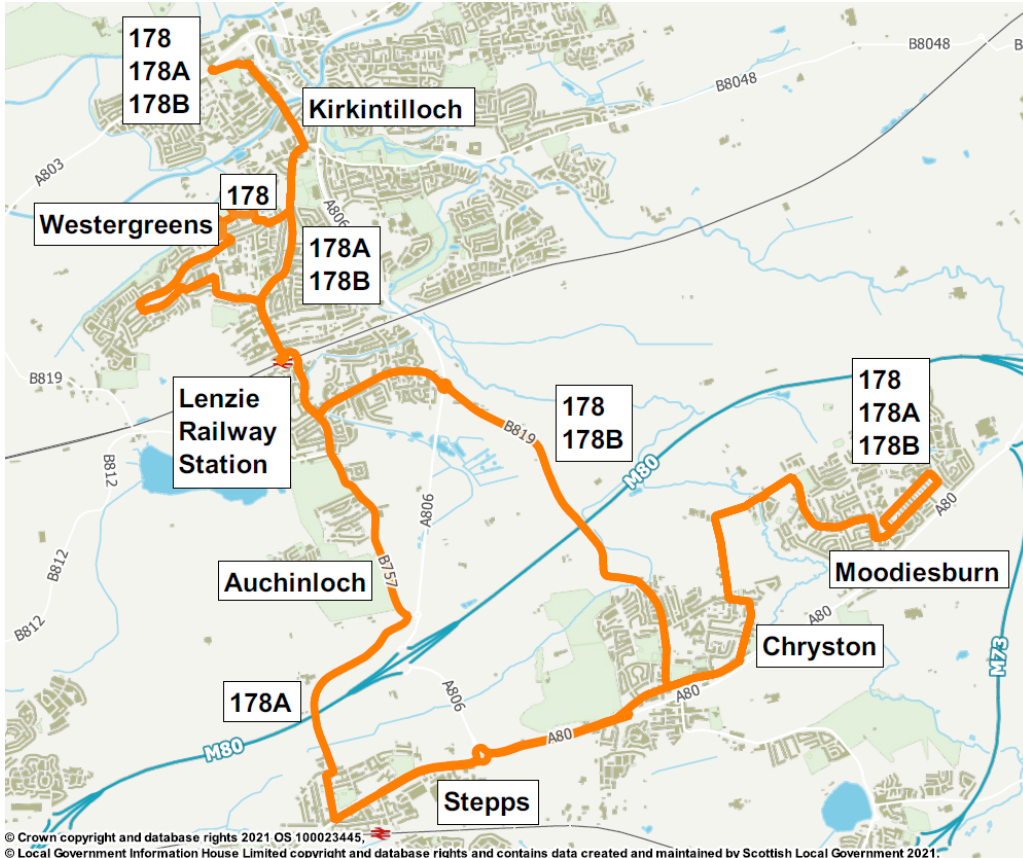

Bus Timetable
From 17 July 2022

178 178A 178B

**Moodiesburn
Lenzie
Kirkintilloch**

© Crown copyright and database rights 2021 OS 100023445.
© Local Government Information House Limited copyright and database rights and contains data created and maintained by Scottish Local Government 2021.

Route Service 178: From **Moodiesburn** via Mossvale Terrace, Burnbrae Avenue, Heathfield Avenue, Stoneyetts Road, Glenmanor Avenue, Gartferry Road, Chryston Main Street, Chryston Road, Cumbernauld Road, Lindsaybeg Road, Auchinloch Road, Kirkintilloch Road, Lenzie Station Turning Circle, Kirkintilloch Road, Myrtle Avenue, Moss Road, Alder Avenue, Almond Drive, Oak Drive, Maple Drive, Boghead Road, Parkburn Avenue, Westergreens Avenue, Parkburn Avenue, Scotsblair Avenue, Westergreens Avenue, Gallowhill Road, Lenzie Road, Townhead, Cowgate, West High Street, circle roundabout to **Kirkintilloch**, West High Street.

Route Service 178A: From **Moodiesburn** via Mossvale Terrace, Burnbrae Avenue, Heathfield Avenue, Stoneyetts Road, Glenmanor Avenue, Gartferry Road, Chryston Main Street, Chryston Road, Cumbernauld Road, A752, A80, Cumbernauld Road, Lenzie Road, Whitehill Farm Road, Lenzie Road, Steps Road, Auchinloch Road, Kirkintilloch Road, Lenzie Station Turning Circle, Kirkintilloch Road, Lenzie Road, Townhead, Cowgate, West High Street, turn at roundabout to **Kirkintilloch**, West High Street.

Return from Kirkintilloch via West High Street, Cowgate, Townhead, Lenzie Road, Kirkintilloch Road, Lenzie Station Turning Circle, Kirkintilloch Road, Auchinloch Road, Steps Road, Lenzie Road, Whitehill Farm Road, Lenzie Road, Cumbernauld Road, A80, A752, Cumbernauld Road, Chryston Road, Chryston Main Street, Gartferry Road, Glenmanor Avenue, Stoneyetts Road, Heathfield Avenue to **Moodiesburn**, Mossvale Terrace.